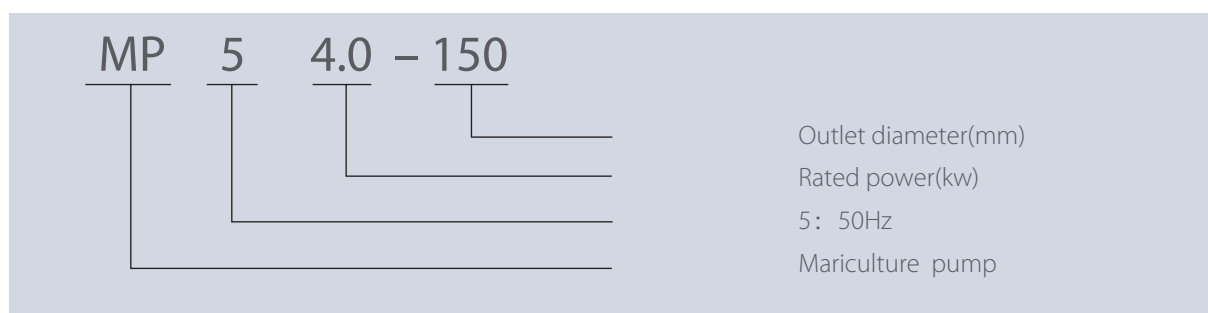

GSD (China)

MP

海水养殖泵

MP

MP mariculture pump

Application

Fishing, irrigation, flooding excluded at low-lying areas.
Landscape Waterfall.
Water-conservancy projects.
other condition of high flow-rate.

Features

Motor is dry structure, built-in heat protector in motor, can prevent the motor from burning out; Double mechanical seal, good waterproof effect;
stalla Øst

Type description

Construction

NO.	名称	Name	材质 Material	
			GB	JIS
1		Hose connector	HT200	FC200
2		Diversion outer tube gland	HT200	FC200
3		Cables	-	-
4		Motor cover	ZG07Gr19Ni10	SCS13
5		Bearing bracket above	HT200	FC200
6		Bearing	-	-
7		Motor casing	06Cr19Ni10	SUS304
8		Stator	-	-
9		Rotor	-	-
10		Shaft	20Cr13	SUS420J1
11		Bearing cover	HT200	FC200
12		Bracket	ZG07Gr19Ni10	SCS13
13		Bearing	-	-
14		Mechanical seal	C/AL ₂ O ₃	C/AL ₂ O ₃
15		Guide vane body	HT200	FC200
16		Impeller	ZG07Gr19Ni10	SCS13
17		Bottom cover	HT200	FC200
18		Strainer	HT200	FC200
19	O	O-ring	-	NBR
20	O	O-ring	-	NBR
21	O	O-ring	-	NBR
22	O	O-ring	-	NBR
23		Sealing-ring	-	LBC6

Performance chart

Conversion table

型号 Type	电机 Motor					泵浦 Pump				重量 Weight	外型尺寸 Overall dimension		
	功率 Power		相数 Phase	极数 Pole	频率 Eff Hz	口径 Dia.		扬程 Head m	流量 Capacity m ³ /h		mm		
	kW	hp				mm	in			A	B宽	C高	
MP54.0-150	4.0	5.5	3	4	50	150	6	3	160	102	690	286	773
MP55.5-200	5.5	7.5	3	4	50	200	8	4	250	150	770	358	864
MP57.5-250	7.5	10	3	4	50	250	10	4	320	172	813	375	1104