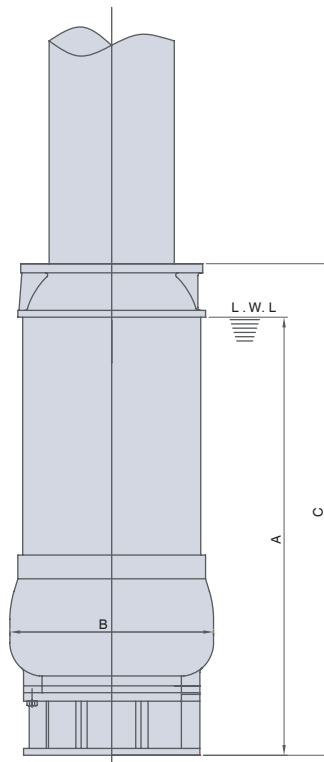

Conversion table

型号 Type	电机 Motor					泵浦 Pump				重量 Weight	外型尺寸 Overall dimension		
	功率 Power		相数 Phase	极数 Pole	频率 Eff Hz	口径 Dia.		扬程 Head m	流量 Capacity m³/h		mm		
	kW	hp				mm	in			A	B宽	C高	
MP54.0-150	4.0	5.5	3	4	50	150	6	3	160	102	690	286	773
MP55.5-200	5.5	7.5	3	4	50	200	8	4	250	150	770	358	864
MP57.5-250	7.5	10	3	4	50	250	10	4	320	172	813	375	1104

Installation dimensions

环保设备和技术服务的专业伙伴

免费咨询电话

400-657-9066

本型录内容如有变更，恕不另行通知。
We reserve the right to change content without notice.

川源(中国)机械有限公司版权所有 all rights reserved. CY-K9