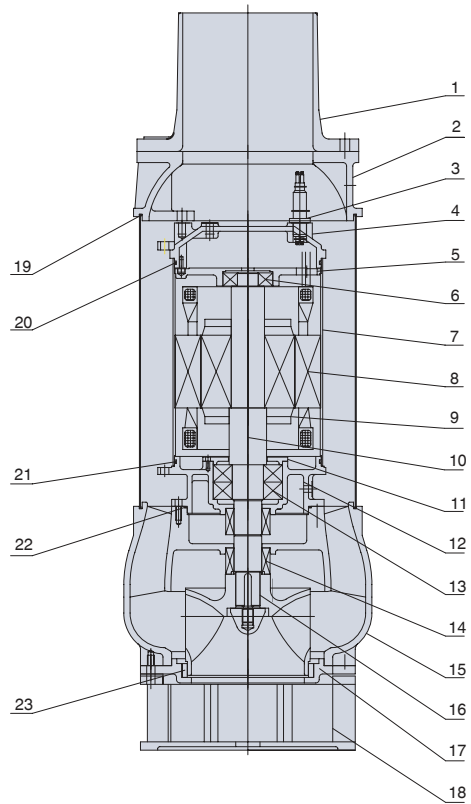

Motor is dry structure, built-in heat protector in motor, can prevent the motor from burning out; Double mechanical seal, good waterproof effect;
stalla Øst

Type description

Construction

NO.	名称	Name	材质 Material	
			GB	JIS
1		Hose connector	HT200	FC200
2		Diversion outer tube gland	HT200	FC200
3		Cables	-	-
4		Motor cover	ZG07Gr19Ni10	SCS13
5		Bearing bracket above	HT200	FC200
6		Bearing	-	-
7		Motor casing	06Cr19Ni10	SUS304
8		Stator	-	-
9		Rotor	-	-
10		Shaft	20Cr13	SUS420J1
11		Bearing cover	HT200	FC200
12		Bracket	ZG07Gr19Ni10	SCS13
13		Bearing	-	-
14		Mechanical seal	C/AL ₂ O ₃	C/AL ₂ O ₃
15		Guide vane body	HT200	FC200
16		Impeller	ZG07Gr19Ni10	SCS13
17		Bottom cover	HT200	FC200
18		Strainer	HT200	FC200
19	O	O-ring	-	NBR
20	O	O-ring	-	NBR
21	O	O-ring	-	NBR
22	O	O-ring	-	NBR
23		Sealing-ring	-	LBC6

Performance chart

Conversion table

型号 Type	电机 Motor					泵浦 Pump				重量 Weight	外型尺寸 Overall dimension		
	功率 Power		相数 Phase	极数 Pole	频率 Eff Hz	口径 Dia.		扬程 Head m	流量 Capacity m ³ /h		mm		
	kW	hp				mm	in			A	B宽	C高	
MP54.0-150	4.0	5.5	3	4	50	150	6	3	160	102	690	286	773
MP55.5-200	5.5	7.5	3	4	50	200	8	4	250	150	770	358	864
MP57.5-250	7.5	10	3	4	50	250	10	4	320	172	813	375	1104