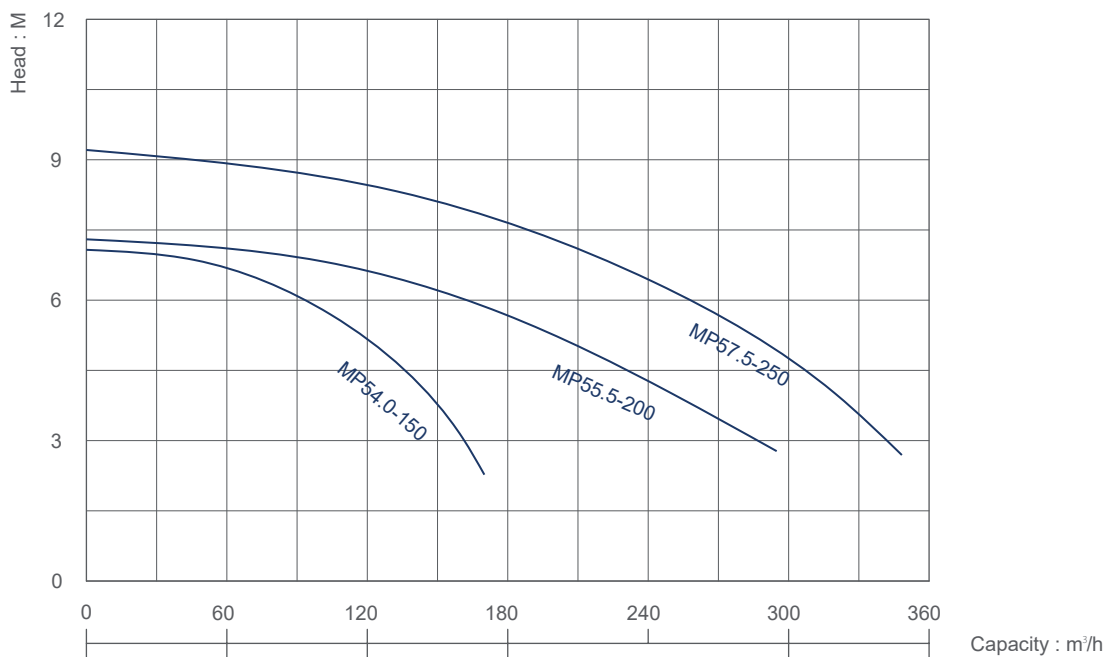

Motor is dry structure, built-in heat protector in motor, can prevent the motor from burning out; Double mechanical seal, good waterproof effect;
stalla Øst

Type description

Construction

NO.	名称	Name	材质 Material	
			GB	JIS
1		Hose connector	HT200	FC200
2		Diversion outer tube gland	HT200	FC200
3		Cables	-	-
4		Motor cover	ZG07Gr19Ni10	SCS13
5		Bearing bracket above	HT200	FC200
6		Bearing	-	-
7		Motor casing	06Cr19Ni10	SUS304
8		Stator	-	-
9		Rotor	-	-
10		Shaft	20Cr13	SUS420J1
11		Bearing cover	HT200	FC200
12		Bracket	ZG07Gr19Ni10	SCS13
13		Bearing	-	-
14		Mechanical seal	C/AL ₂ O ₃	C/AL ₂ O ₃
15		Guide vane body	HT200	FC200
16		Impeller	ZG07Gr19Ni10	SCS13
17		Bottom cover	HT200	FC200
18		Strainer	HT200	FC200
19	O	O-ring	-	NBR
20	O	O-ring	-	NBR
21	O	O-ring	-	NBR
22	O	O-ring	-	NBR
23		Sealing-ring	-	LBC6

Performance chart

Conversion table

型号 Type	电机 Motor					泵浦 Pump				重量 Weight	外型尺寸 Overall dimension		
	功率 Power		相数 Phase	极数 Pole	频率 Eff Hz	口径 Dia.		扬程 Head m	流量 Capacity m ³ /h		mm		
	kW	hp				mm	in			A	B宽	C高	
MP54.0-150	4.0	5.5	3	4	50	150	6	3	160	102	690	286	773
MP55.5-200	5.5	7.5	3	4	50	200	8	4	250	150	770	358	864
MP57.5-250	7.5	10	3	4	50	250	10	4	320	172	813	375	1104